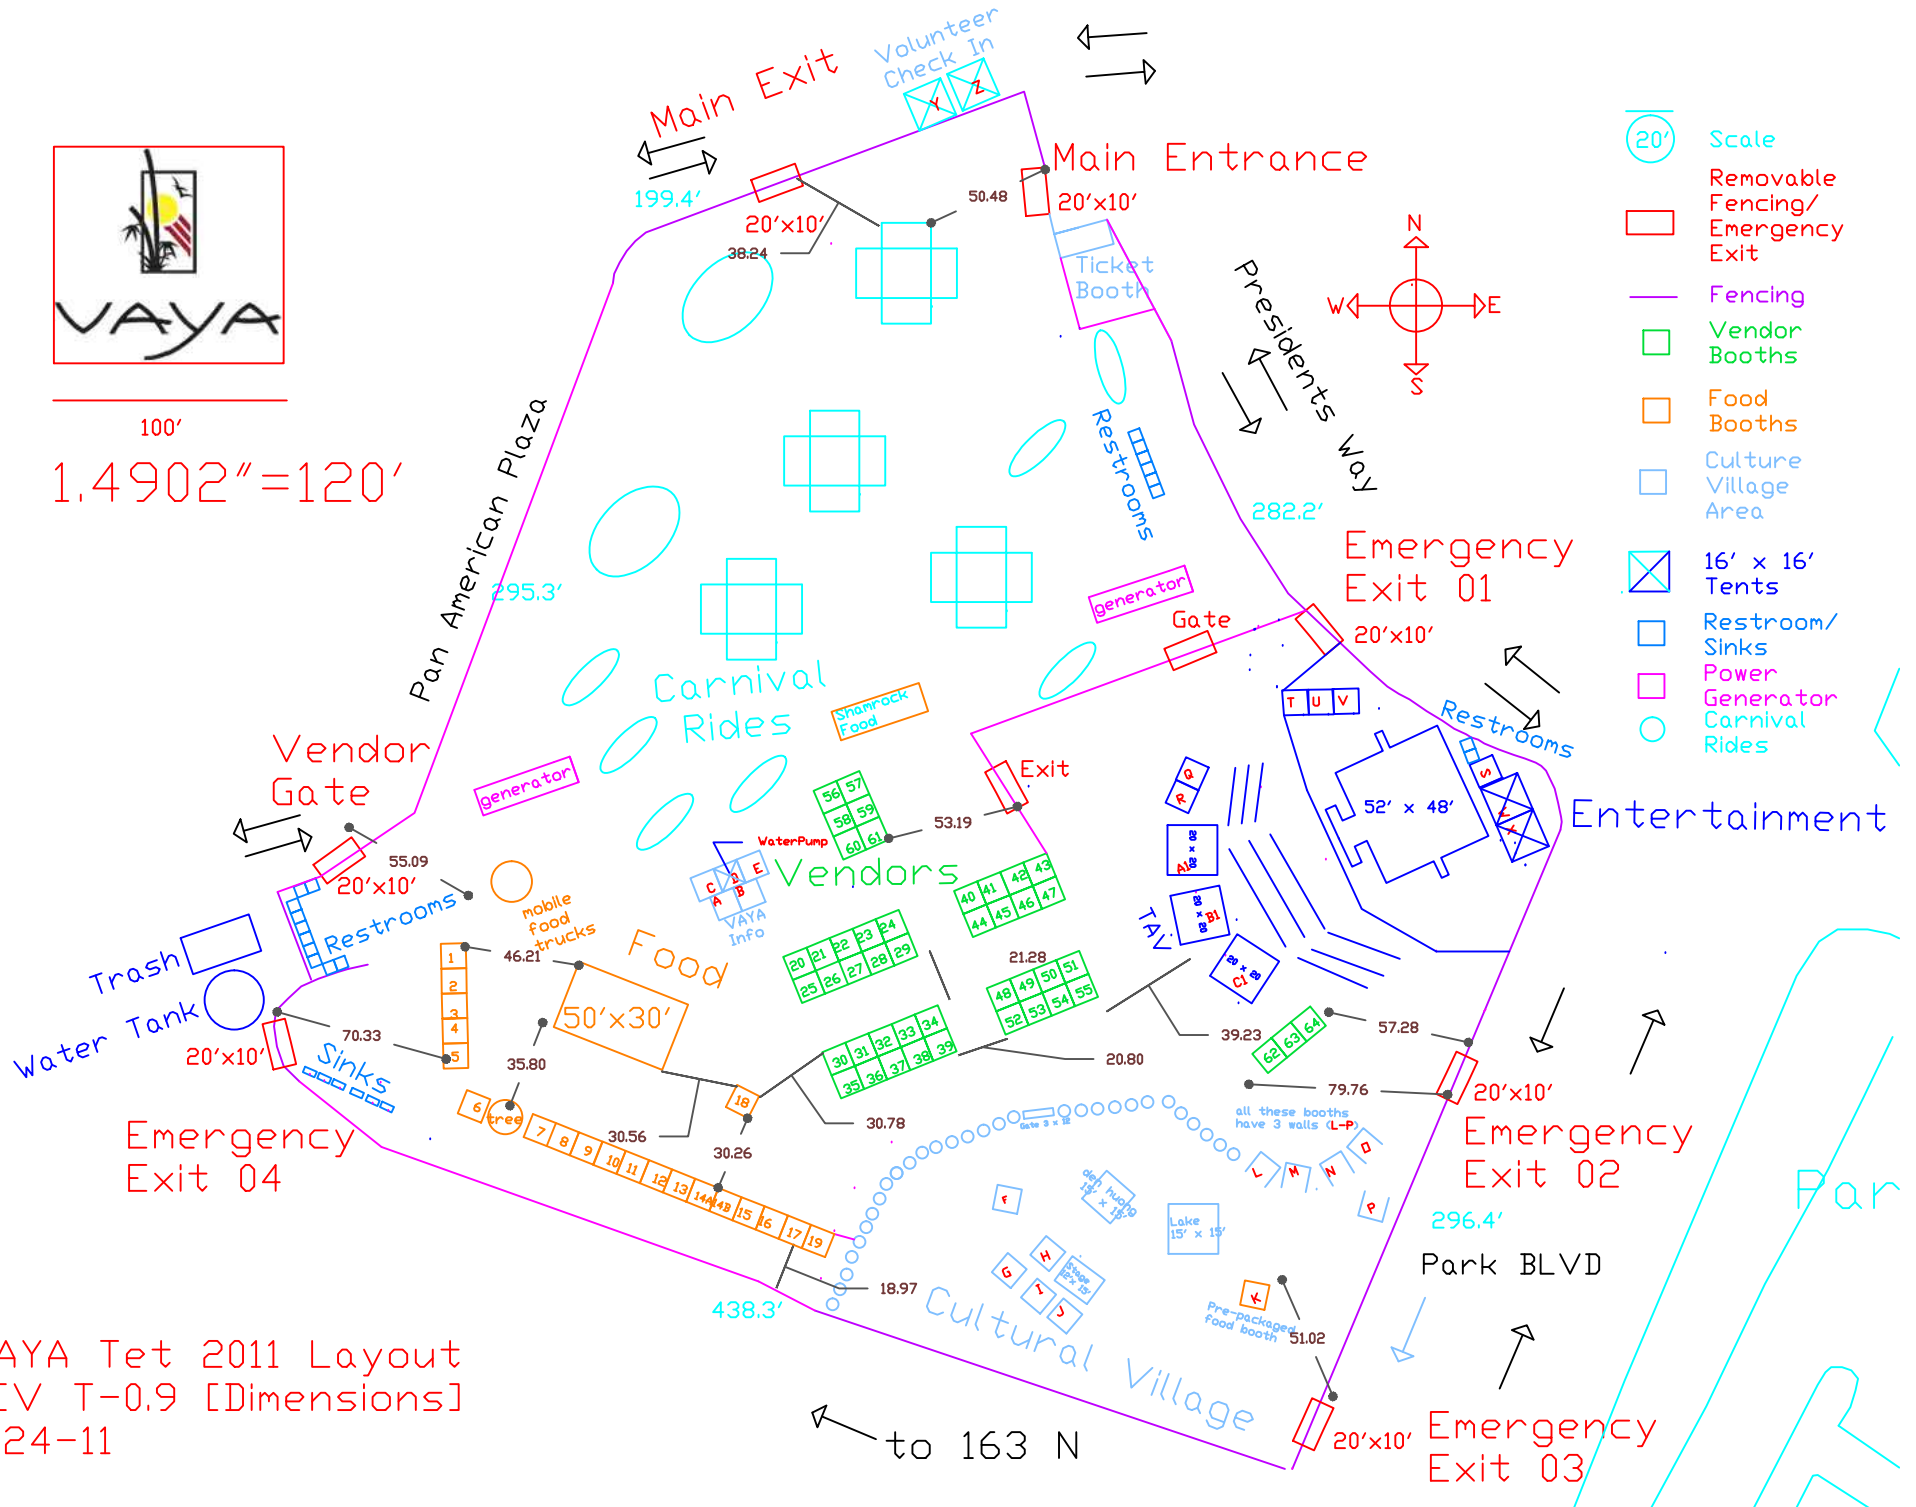

100'

1.4902" = 120'

VAYA Tet 2011 Layout
 REV T-0.9 [Dimensions]
 1-24-11